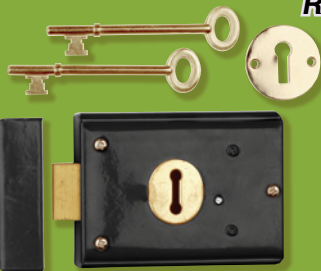

Refurbish Old Doors By Simply Changing The Hardware

Rim Locks Made of Steel

1-3. Secure your home with this rim-latch. Reversible & installs as a surface-mount. Comes complete with keys, screws, escutcheon & keeper 4" h x 3 1/8" l. Latch proj. 1/2" \$24 each.

Reversible!

Steel Rim Latch	\$24 ea
1 Black	13250
2 Brass Plate	13249
3 Chr Plate	13251

Rim Locks Made of Steel

Secure your home with this rim-latch. Reversible & installs as a surface-mount. Comes complete with keys, screws, escutcheon & keeper 4" h x 3 1/8" l. Latch proj. 1/2" \$24 each.

Reversible!

Steel Rim Latch	\$24 ea
Black	13250

Rim Locks and Latch Sets

A & B
Black Rim Locks For Period Detail
Choose white porcelain or glass knobs.
Skeleton key activates deadbolt. Privacy latch lock. Rose and pair of skeleton keys included.
\$99 each.

	A.	B.
	White Porcelain	Scalloped Glass
Rimlocks	26004	96649
4" x 4 1/4"	26003	96650
5" x 3 1/4"		

FREE SHIPPING
on most web orders over \$125

www.rensup.com

Door Plates					Door Plates cont'd					Door Push Plates				
Item	Finish	Spindle to Keyhole in.	h x w=in	\$	Item	Finish	Spindle to Keyhole in.	h x w=in	\$	Item	Finish	h x w=in	\$	
A 20174	Br P/L	2 1/4	7 1/4 x 2 1/4	29	C 50542	RSF Black	none	6 3/4 x 1 3/4	39	H 23118	Br RSF	1 3/4	5 3/4 x 1 1/2	39
10186		none			D 23005	Br RSF	2 1/4	5 3/4 x 1 1/2	39	I 20184	Brass P/L	14 3/4 x 3	39	
23219	Br RSF	2 1/4	7 1/4 x 2 1/4	34	E 50544	Br Black	7 1/4 x 2 1/4	39	J 97788	Solid Oak	14 3/4 x 3	49		
10044		none			F 10039	Br RSF	none			K 20183	Br P/L	14 3/4 x 3	29	
B 50541	RSF Black	none												