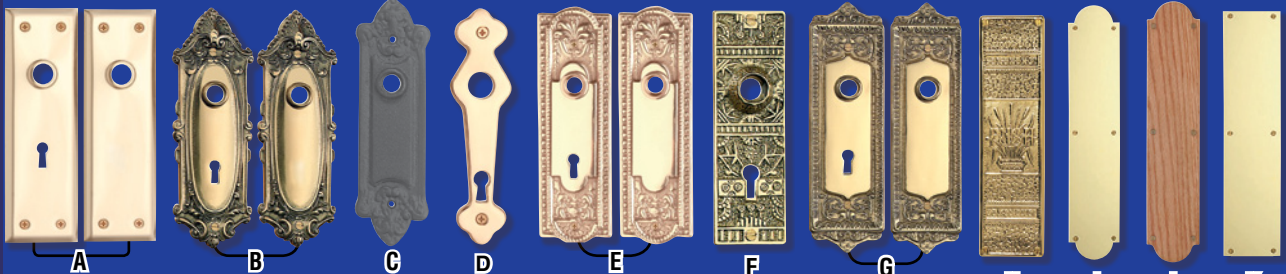

Refurbish Old Doors By Simply Changing The Hardware

Rim Locks Made of Steel

1-3. Secure your home with this rim-latch. Reversible & installs as a surface-mount. Comes complete with keys, screws, escutcheon & keeper 4" h x 3 1/8" l. Latch proj. 1/2" \$24 each.

Reversible!

Steel Rim Latch	\$24 ea
1 Black	13250
2 Brass Plate	13249
3 Chr Plate	13251

Rim Locks Made of Steel

Secure your home with this rim-latch. Reversible & installs as a surface-mount. Comes complete with keys, screws, escutcheon & keeper 4" h x 3 1/8" l. Latch proj. 1/2" \$24 each.

Reversible!

Steel Rim Latch	\$24 ea
Black	13250

Rim Locks and Latch Sets

A & B
Black Rim Locks For Period Detail
Choose white porcelain or glass knobs.
Skeleton key activates deadbolt. Privacy latch lock. Rose and pair of skeleton keys included.
\$99 each.

	A.	B.
	White Porcelain	Scalloped Glass
Rimlocks	26004	96649
4" x 4 1/4"	26003	96650
5" x 3 1/4"		

FREE SHIPPING
on most web orders over \$125

www.rensup.com

Door Plates					Door Plates cont'd					Door Push Plates				
Item	Finish	Spindle to Keyhole in.	h x w=in	\$	Item	Finish	Spindle to Keyhole in.	h x w=in	\$	Item	Finish	h x w=in	\$	
A 20174	Br P/L	2 1/4	7 1/4 x 2 1/4	29	C 50542	RSF Black	none	6 3/4 x 1 3/4	39	H 23118	Br RSF	1 3/4	5 3/4 x 1 1/2	39
10186		none			D 23005	Br RSF	2 1/4	5 3/4 x 1 1/2	39	I 20184	Brass P/L	14 3/4 x 3	39	
23219	Br RSF	2 1/4	7 1/4 x 2 1/4	34	E 50544	Br Black	7 1/4 x 2 1/4	39	J 97788	Solid Oak	14 3/4 x 3	49		
10044		none			F 10039	Br RSF	none			K 20183	Br P/L	14 3/4 x 3	29	
B 50541	RSF Black	none												