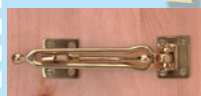

Door lock hook
1 3/4" h x 7 1/2" l x 1 1/2" proj.
RSF Brass **66065 $44**