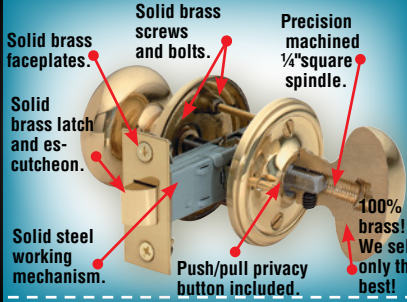

# The Superior Quality Of Solid Brass At Unbeatable Prices

Privacy sets include two knobs or levers with set screws; brass and steel latch and brass strike plate; roses, 1/4" square precision steel spindle; plus push/pull privacy button. Passage sets do not include the privacy button. Knobs only includes two knobs or levers and a spindle only. Sets on this page fit modern 1 1/4" to 1 3/4" thick predrilled doors with a 2 1/8" diameter hole, and a 2 3/8" or 2 3/4" backset (distance from spindle to latch/edge of door). For roses and door plates visit

[www.rensup.com](http://www.rensup.com)

Q. Dual Brass Privacy Set Solid brass/chrome (shown) or brass/brass, your choice. On brass/chrome, privacy pin is on chrome side.

### Inspired From Tradition, Manufactured For Safety

These exquisite interior & exterior porcelain sets include 3 high security keys, rosettes, screws, latch & strike plate, key-entry knob and turn button knob. The backsets adjust to either 2 3/4" or 2 3/8". Fits 1 1/4" to 1 3/4" thick predrilled doors.

Round Sets: 2 3/8" knob dia.

Octagonal Sets: 2" knob dia.

13304 Black 13300 White 13318 Gold scroll 13320 Black 13316 Blue 13314 White 13312 Marble rim