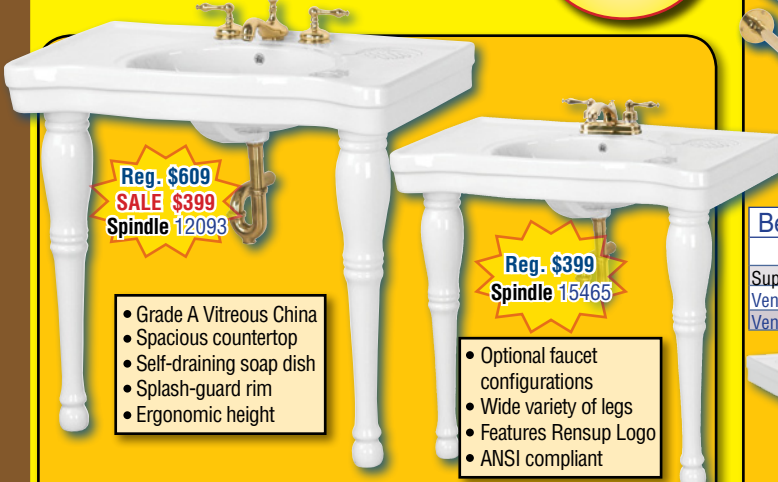

Belle Epoque Deluxe

Belle Epoque Deluxe captures the elegance of the Belle Epoque period. Constructed of Grade A Vitreous China, our console sinks have ample counter space, self-draining soap dish & you can select the support which best suits your decor. Faucets & drain assembly sold separately (p. 15 to 17). Available in 8" widespread or 4" center set configurations. Measures 33 1/4"H x 35 1/2"W x 19 3/4" proj.

FREE SHIPPING
on most web
orders over \$125
www.rensup.com

Bold Item # =
New & Improved
solid birch legs

Reg. \$609
SALE \$399
Spindle 12093

Reg. \$399
Spindle 15465

- Grade A Vitreous China
- Spacious countertop
- Self-draining soap dish
- Splash-guard rim
- Ergonomic height

Corner Provincial Leg Sink

Corner Venetian Leg Sink

8" widespread
* 16668 White \$399
16670 Bone \$419
4" center set
* 16664 White \$399
16666 Bone \$419

Fits into your
corner wall

16668
Spindle

8" widespread
16669 White \$419
16671 Bone \$439
4" center set
16665 White \$419
16667 Bone \$439

Venetian
17836

Four-leg
sinks

Venetian
17849

Belle Epoque Deluxe Roman Legs

Supports	8" Widespread				4" Center set								
	White	\$	Bone	\$	Black	\$	White	\$	Bone	\$	Black	\$	
Roman	13451	399	14355	419	15504	429	15498	399	299	15501	419	13452	429