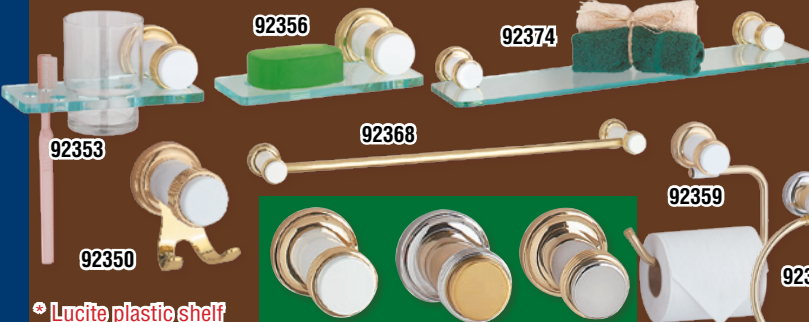

Spectrum Collection

* Lucite plastic shelf

Item	Inch wide	White with Brass Flange & Accents	Brass with Chrome Flange & Accents	Chrome with Brass Flange & Accents
Towel Bars Overall width	20"	92365 \$59		92364 \$59
	26 1/2"	92368 \$64		92367 \$64
	32"	92371 \$69	92369 \$69	92370 \$69
Tissue Holder	6 3/4"	92359 \$99		92358 \$99
Towel Ring	6 3/4"		92360 \$49	92361 \$49
Robe Hook	2 1/4"	92350 \$29		92349 \$29
*Toothbrush Holder tumbler not incl.	6 1/2"	92353 \$49	92351 \$49	92352 \$49
*Soap Dish	6 1/2"	92356 \$39	92354 \$39	
*Shelf	20 3/4"	92374 \$79	92372 \$79	

18416 \$99

18418 \$45

30" long

18415 \$69

Daisy Collection Antique Brass

Ventilated Brush Holder Holds 3 rolls of toilet paper. 15" h x 5" dia.
98181 Chrome \$119

Swan Brush Holder Includes Brush 14 1/2" h x 5" w.
98823 \$29

Single **Stainless Steel Recessed** **Double**

Item	Desc.	\$
A	13792 Chrome	45
B	13789 Chrome	89
	13794 S/S PVD	

- Tempered safety glass construction
- Easy to clean designs
- Drain & single hole faucet not included (See p. 16 & 17)
- Counter tops are field reversible

Wash Station \$449
12902 Clear
12904 Blue
12903 Green
12905 Zinfandel
Counter 18" h x 19 5/8" w x 16 1/2" proj. Bowl 12 1/8" dia. x 4" deep.

Fun for ALL! Single hole chrome faucets. Supply line included. Drain sold separately, p. 17 (Note: not compatible with Little Lagoon, Tree Top Fountain & Wash Station sinks)