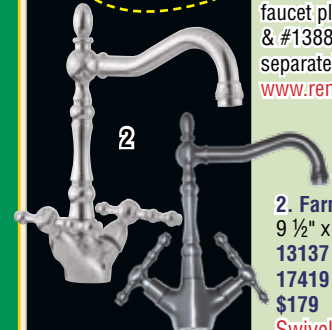

Drain sold separately, p. 16

Stop Washing Money Down The Drain With Every Leaky Drip!

Kitchen Faucets that work for you!
Updated vintage to ultra functional modern!

1. Cane Neck
10 1/2" x 8" x 7"
13134 \$119

Swiveling spout

8" widespread faucet plate #13884 & #13885 sold separately at www.rensup.com

2. Farmhouse
9 1/2" x 8" x 5 5/8"
13137 Chr. \$149
17419 Black Nickel \$179

Swiveling spout

3. Farmhouse
9" x 7 1/2" x 7 1/8"
13139 \$119

Swiveling spout

4. Farmhouse
9" x 7 1/2" x 6 3/4"
13135 \$149

Swiveling spout

5. Cane Faucet w/ Glass Handles
10 1/2" x 9 1/2" x 8 5/8"
13147 Chrome \$99

6. Polished Brass w/ Porcelain Levers
13 1/2" x 5 3/8" x 9 1/2"
98644 Polished Brass \$399

7. Stetson GH
10 1/2" x 9 1/2" x 6 3/4"
13152 \$99

Swiveling spout

8. Pullout Hose Faucet
20 1/2" x 10" x 6 3/8"
17429 Chrome \$399

NEW!

9. Andrea 8 in. widespread
11 7/16" x 8" x 8"
17380 Chr. \$229

Swiveling spout