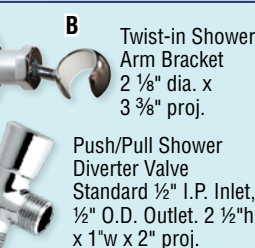

### Pop-up, Flip-top, Lever Operated & Pull-Out Plug

Item	\$	Finish	Max Hole Dia	Hght	Tail	Top Dia	Over Flow
<b>Pop-up</b>							
A	13276	38	Brass PVD	2"	8 1/4"	4 1/2"	2 5/8"
	13275	26	Chrome				
	16177	38	Antique-copper Top				
	17420	38	Black top				
B	13784	38	Brass PVD	1 3/4"	7"	4 1/4"	2 3/8"
	13783	26	Chrome				
	16642	65	Brass PVD				
C	16641	59	Chrome	2"	8 1/4"	4 1/2"	2 5/8"
	13278	38	Brass PVD				
D	13277	29	Chrome	1 3/4"	7"	4 1/4"	2 3/8"
	13782	38	Brass PVD				
	13781	26	Chrome				
	17279	38	Antique-copper Top				
E	17421	38	Black top	1 3/4"	7"	4 1/4"	2 3/8"
	17421	38	Black top				
<b>Flip-top</b>							
F	13778	38	Brass PVD	1 3/4"	7"	4 1/4"	2 3/8"
	13777	26	Chrome				
G	13776	38	Brass PVD	1 3/4"	7"	4 1/4"	2 3/8"
	13775	26	Chrome				
H	13764	29	Ceramic	6 1/8"	2 1/2"	2 9/16"	
<b>Lever Operated</b>							
I	13780	38	Brass PVD	1 5/8"	8"	3 3/4"	2 1/8"
J	13779	26	Chrome				
J	12801	28	Chrome	7"	3 3/4"	2 1/8"	yes
<b>Pull-Out Plug</b>							
K	98806	35	Brass RSF	1 1/4"	9"	7"	2"
	98807	35	Chrome				
L	19026	30	Chrome	8 1/8"	7 3/4"		no

Shower head extender. 11" h x 5 1/4" proj. Head and Flange NOT included **99707** Chrome **\$79**

Swivel shower Arm Mount **18280** Chrome **\$19**

Replacement 5ft Double Interlock Hose Only. 1/2" IPS. **18269** P/L Brass **\$99**  
**18270** Chrome **\$99**

Wall-mount Pin Bracket 2" dia. x 2 1/4" proj.

Twist-in Shower Arm Bracket 2 1/8" dia. x 3 3/8" proj.

Push/Pull Shower Diverter Valve Standard 1/2" I.P. Inlet, 1/2" O.D. Outlet. 2 1/2" h x 1" w x 2" proj.

Quickly & safely turn water ON & OFF, for showerheads. Standard 1/2" I.P. Inlet, 1/2" O.D. Outlet. (4gpm)

Quickly & safely turn water ON & OFF, for handheld shower hoses. Essential for those with limited mobility or children Standard 1/2" I.P. Inlet, 1/2" O.D. Outlet. (2gpm)