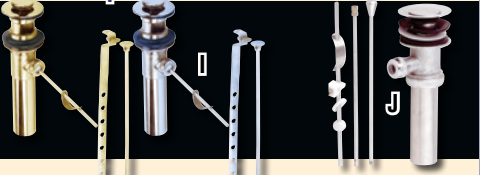

Lever-Operated