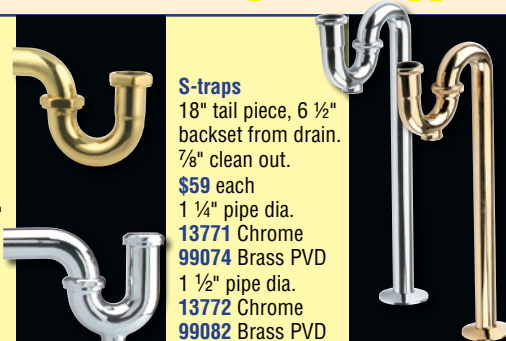

### Pop-Up

Recommended for Glass Sinks

16177 17420

**BLACK NICKEL**

C. 16642 & 16641 incl. mounting drain ring for Glass Vessels

### P Trap With Washer Joint.

1 1/2" or 1 1/4" dia. 1 1/4" size fits all our lav. sink drains. **\$49**  
 Brass RSF Chrome  
**98804** 1 1/4" **98805** 1 1/4"  
**98802** 1 1/2" **98803** 1 1/2"

### P-Traps with Washer Joint and Clean Out.

1 1/2" or 1 1/4" dia. 1 1/4" size fits all our lav sink drains. proj. 10 1/2". **\$49**  
 Brass RSF Chrome  
**99083** 1 1/4" **93042** 1 1/4"  
**99071** 1 1/2" **93043** 1 1/2"

Wall-mount Pin Bracket 2" dia. x 2 1/4" proj.

Twist-in Shower Arm Bracket 2 1/8" dia. x 3 3/8" proj.

Push/Pull Shower Diverter Valve Standard 1/2" I.P. Inlet, 1/2" O.D. Outlet. 2 1/2" h x 1" w x 2" proj.