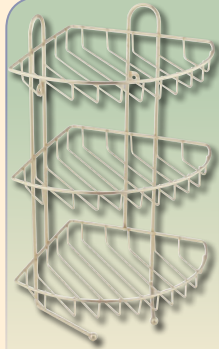

## Steamy Bath & Shower Hardware Ideas

98597

9 3/4" h x 9 1/2" w x 10 1/2" proj.  
1/4 turn ceramic washerless valve is 3 3/8" center to center. Pull-out plug with chain included.  
RSF Brass levers  
**98597 Chrome \$299**

### Gooseneck Tub Faucets!

1/4 turn ceramic washerless valve

**Bath Corner Shelf**  
17 1/2" h x 8 1/2" proj.  
**20973 P/L Brass \$39**

**Wall Mount Soap Basket**  
7 1/4" w x 5 1/2" proj.  
**20911 P/L Brass \$78**  
**20913 Chrome \$78**

### Victorian & Period Tub Faucet. 1/4 turn ceramic washerless valve

Choose Worry-Free Washerless Design or Authentic Washer Style For Your Bath 3 3/8" on center

### Waterfall Faucet

Three-piece tub faucet gives a waterfall effect! Waterfall tub spout measures 8 1/8" wide x 1 5/8" high with a 6 1/4" proj.

Ceramic washerless.

**18378 P/L Brass \$479**