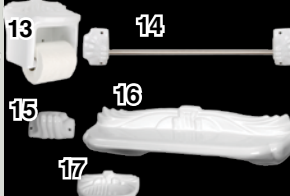

Steamy Bath & Shower Hardware Ideas

98597

9 3/4" h x 9 1/2" w x 10 1/2" proj.
1/4 turn ceramic washerless valve is 3 3/8" center to center. Pull-out plug with chain included.
RSF Brass levers
98597 Chrome $299

Gooseneck Tub Faucets!

1/4 turn ceramic washerless valve

Bath Corner Shelf
17 1/2" h x 8 1/2" proj.
20973 P/L Brass $39

Wall Mount Soap Basket
7 1/4" w x 5 1/2" proj.
20911 P/L Brass $78
20913 Chrome $78

Telephone Style Handheld Shower
2"-12" variable centerset. 18" h x 7" proj.
20085 P/L brass $599
20086 Chrome Levers $599

Victorian & Period Tub Faucet. 1/4 turn ceramic washerless valve

Choose Worry-Free Washerless Design or Authentic Washer Style For Your Bath 3 3/8" on center

Porcelain levers:

98600 Brass, RSF (washer style) $169
98567 Brass, RSF (washerless) $179

98567

98600

Single Valve Sets for tub and shower eliminate those sudden hot or cold surprises. Pressure-balanced, with anti-scald valve to maintain even temperature. Includes shower head with flow control, tub spout, diverter valve, handle. Pan 7 1/16"; spout projects 6". Solid Brass RSF or Chrome over Solid Brass.

98428

18624

98427

Scald-Proof Hot Water Sensor.

Automatically shuts off the water if temperature reaches 114°. Hit the reset button to turn water flow back on. Solid brass in chrome or brass finish. 1/2" thread.

Your Choice **$59**

18624 Brass (shown) 18621 Chrome

98427 Parisian Brass, Tub & Shower $399

98428 Parisian Chrome, Tub & Shower $399

1/4 turn ceramic washerless valve

1/4 turn ceramic washerless valve

Deck Mount Tub Faucet
11 1/2" proj. Brass
95764 $199

1/4 turn ceramic washerless valve

Roman Tub Faucets!
6 3/4" h x 7 1/2" proj.
18373 P/L Brass $349
18376 Chrome $349

18378

Waterfall Faucet