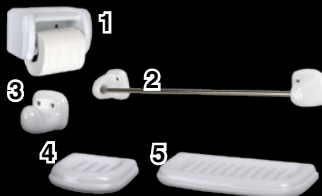

Steamy Bath & Shower Hardware Ideas

98597

9 3/4" h x 9 1/2" w x 10 1/2" proj.
1/4 turn ceramic washerless valve is 3 3/8" center to center. Pull-out plug with chain included.
RSF Brass levers
98597 Chrome $299

Gooseneck Tub Faucets!

1/4 turn ceramic washerless valve

Bath Corner Shelf
17 1/2" h x 8 1/2" proj.
20973 P/L Brass $39

Wall Mount Soap Basket
7 1/4" w x 5 1/2" proj.
20911 P/L Brass $78
20913 Chrome $78

Telephone Style Handheld Shower
2"-12" variable centerset. 18" h x 7" proj.
20085 P/L brass $599
20086 Chrome Levers $599

Victorian & Period Tub Faucet. 1/4 turn ceramic washerless valve

Choose Worry-Free Washerless Design or Authentic Washer Style For Your Bath 3 3/8" on center

Porcelain levers:

98600 Brass, RSF (washer style) $169
98567 Brass, RSF (washerless) $179

98567

98600

Single Valve Sets for tub and shower eliminate those sudden hot or cold surprises. Pressure-balanced, with anti-scald valve to maintain even temperature. Includes shower head with flow control, tub spout, diverter valve, handle. Pan 7 1/16"; spout projects 6". Solid Brass RSF or Chrome over Solid Brass.

98428

18624

98427

Scald-Proof Hot Water Sensor.

Automatically shuts off the water if temperature reaches 114°. Hit the reset button to turn water flow back on. Solid brass in chrome or brass finish. 1/2" thread.

Your Choice **$59**

18624 Brass (shown) 18621 Chrome

98427 Parisian Brass, Tub & Shower $399

98428 Parisian Chrome, Tub & Shower $399

1/4 turn ceramic washerless valve

1/4 turn ceramic washerless valve

Deck Mount Tub Faucet
11 1/2" proj. Brass
95764 $199

1/4 turn ceramic washerless valve

Roman Tub Faucets!
6 3/4" h x 7 1/2" proj.
18373 P/L Brass $349
18376 Chrome $349

18378

Waterfall Faucet