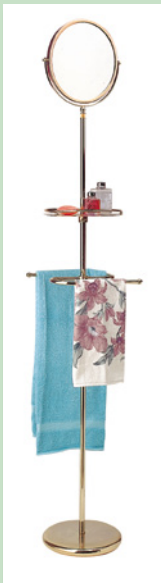

55"h x 23 1/4"w x 9" proj.
97792 Golden Oak Finish \$199

67"h x 28 1/2"w x 9 1/2" proj.

184515 Heirloom Pine
\$629 **SALE \$399** 

**WHILE
QUANTITIES
LAST**

17 1/2"h x 12 1/2"w x 5" proj.
107417 White crackle finish \$169

28"h x 29"w x 7 1/2" proj.
162017 White crackle finish \$579

32"h x 32 1/2"w x 7 1/2" proj.
154014 Honey Pine ~~\$699~~
SALE \$599

Laundry Bag
Forest Green Cotton-poly bag & Pine
29 1/2"h x 28 3/8"w x 16" proj.
64609 Double \$99

Standing Mirrors with shelf & towel holder

Dual-sided mirror features magnified & regular view
Adjusts from 59 1/4" to 81 1/4".
Base is 10 1/2" dia.
19301 Chrome \$169
19296 Brass \$169

Neptune blue on white
Ceramic 4 piece set: 4"h tumbler,
6"w dish, 6"h dispenser,
3 3/4" 3-toothbrush & paste holder
33699 4 pc. set \$31

Includes 4"h tumbler, 4 3/4"h dispenser,
4 1/4"h toothbrush holder (holds 4
toothbrushes) and a 5 1/2"w soap dish.
33700 4 pc. set \$31

Double Tier

Single Tier

Magazine Holders, 10 wire gauge
Double-tier holder 11 3/4" x 4 1/4"
19616 White \$19
19617 Chrome \$19
19618 Brass \$19
Single-tier holder 8 3/4" x 4 1/2"
19386 Chrome \$16