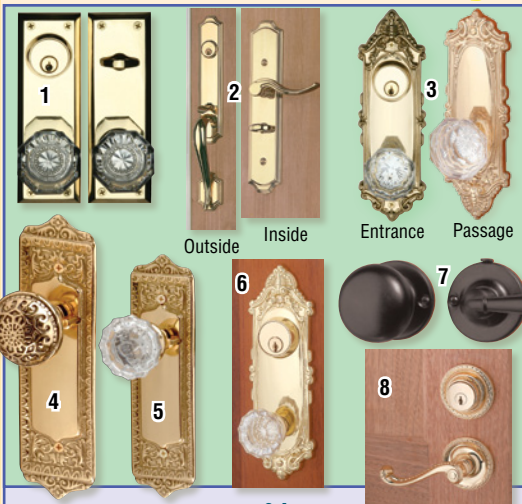

Add Value To Your Home By Improving Its Curb Appeal

Door Bells & Buttons

Item	Finish	Dim = in	\$
A 10723	Br. P/L	2 ⁵ / ₈ dia	15
17390	Chr		19
B 17391	Chr	3 ¹ / ₄ h x 1 ¹ / ₂ w	19
10729	Br. P/L		
C 13102	Ant Br	4 h x 1 ³ / ₄ w	19
13100	Chr		
13101	Satin Chr		
D 23153	Br.RSF	5 ³ / ₈ h x 4 ³ / ₄ w	44
18568	Chr		

Note: Max 2 in. thick door

1. Old Town Entrance Set
7 1/8" h x 2 3/8" w x 2 7/8" proj.
2 1/2" dia. knob 2 3/8" backset.
20930 RSF, P/L \$189

3. Victorian Diamond Set
7 3/4" h x 2 3/4" w x 2 7/8" proj, 2 1/2" dia. knob.
2 3/8" backset P/L Brass,
20929 Entrance set \$189
20927 Passage set \$169

5. Glass Knobs 2 3/8" backset
8" h x 2 1/2" w,
Privacy Set.
95515 Brass, RSF \$79
95514 Chr. \$79
Passage Set
95519 Brass, RSF \$79
95520 Chr. \$79

7. Screen Door Latch Set
70022 Brass \$64
10160 Black Alum. \$59

6. Astoria
7 3/4" h x 2 3/4" w x 2 7/8" proj.
2 1/2" dia. knob. 2 3/8" backset.
20928 Br. P/L \$189

8. Roped Levers
Roped Levers Entrance
Lock Set: 4" l x 2" proj. x 2 1/2" dia. Backplate. Backset 2 3/8". Turnkey is on the inside of the deadbolt.
20963 Br. P/L \$109