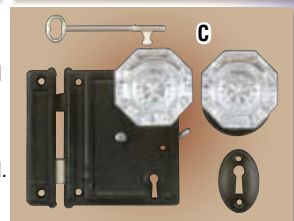

Refurbish Old Doors By Simply Changing The Hardware

Rim Locks Made of Steel

1-3. Secure your home with this rim-latch. Reversible & installs as a surface-mount. Comes complete with keys, screws, escutcheon & keeper 4" h x 3 1/8" l. Latch proj. 1/2" **\$24** each.

Reversible!

Steel Rim Latch	\$24 ea
1 Black	13250
2 Brass Plate	13249
3 Chr Plate	13251

Mounts easily onto door surface & is reversible. Reversible & installs as a surface-mount. Comes complete with 2 knobs, rose, spindle, keys, screws, escutcheon & keeper.

Replace "Mounts easily onto door surface & is reversible" with "Select from 3 kinds of knobs and 3 rim lock finishes!" 4" h x 6 1/8" l. Latch Proj. 7/16". **\$75** each.

Reversible!

	Knobs	Black	Brass Plated	Chr. Plated
White	13588	13594	13592	
Porc				
Black	13590	13595	13597	
Porc				
Glass	13591	13596	13593	

A-C. Black Rim Locks For Period Detail. Choose white porcelain or glass knobs. Skeleton key activates deadbolt. Privacy latch lock. Rose and pair of skeleton keys included. **\$87** each.

	A	B	C
	White Porcelain	Scalloped Glass	Faceted Glass
Rimlocks			
4" x 4 1/4"	26004	96649	10349
5" x 3 1/4"	26003	96650	10351