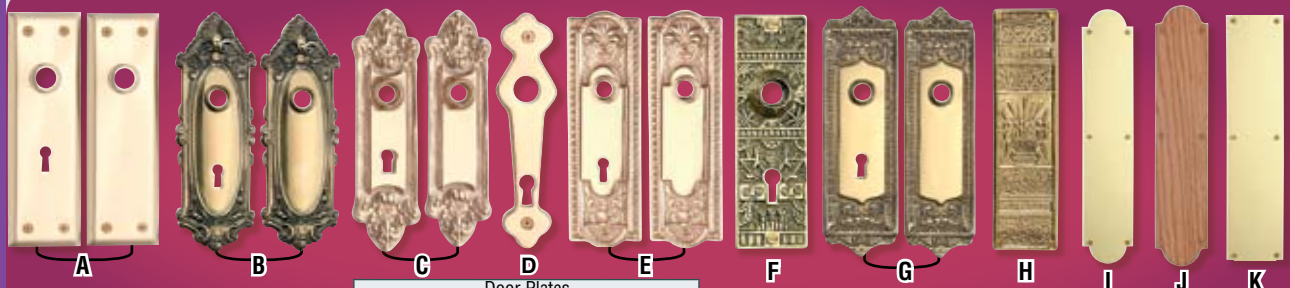

Reversible!

Steel Rim Latch	\$24 ea
1 Black	13250
2 Brass Plate	13249
3 Chr Plate	13251

Mounts easily onto door surface & is reversible. Reversible & installs as a surface-mount. Comes complete with 2 knobs, rose, spindle, keys, screws, escutcheon & keeper.

Replace "Mounts easily onto door surface & is reversible" with "Select from 3 kinds of knobs and 3 rim lock finishes!" 4" h x 6 1/8" l. Latch Proj. 7/16". **\$75** each.

Reversible!

	Knobs	Black	Brass Plated	Chr. Plated
White	13588	13594	13592	
Porc				
Black	13590	13595	13597	
Porc				
Glass	13591	13596	13593	

A-C. Black Rim Locks For Period Detail. Choose white porcelain or glass knobs. Skeleton key activates deadbolt. Privacy latch lock. Rose and pair of skeleton keys included. **\$87** each.

	A	B	C
	White Porcelain	Scalloped Glass	Faceted Glass
Rimlocks			
4" x 4 1/4"	26004	96649	10349
5" x 3 1/4"	26003	96650	10351

FREE SHIPPING
on most web
orders over \$125

www.rensup.com

Door Plates					Door Plates				
Item	Finish	Spindle to Keyhole in.	h x w=in	\$	Item	Finish	Spindle to Keyhole in.	h x w=in	\$
A 20174	Br P/L	2 1/4	7 1/4 x 2 1/4	29	C 23007	Br RSF	1 3/4	6 3/4 x 1 3/4	39
10186		none			10045	Br RSF	none		
23219	Br RSF	2 1/4	7 1/4 x 2 1/4	34	50542	RSF Black	none		
B 10044	RSF Black	none			D 23005	Br RSF	2 1/4	5 3/4 x 1 1/2	39
50541					23006	Br RSF	2 1/4	7 1/4 x 2 1/4	39
					E 50544	Br Black	none		
					10039	Br RSF	none		