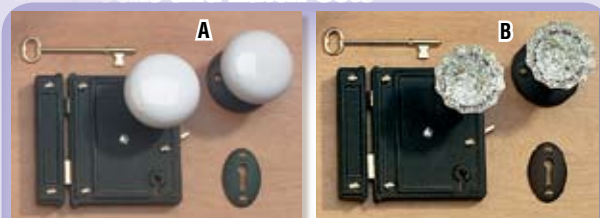

Refurbish Old Doors By Simply Changing The Hardware

Rim Locks Made of Steel

1-3. Secure your home with this rim-latch. Reversible & installs as a surface-mount. Comes complete with keys, screws, escutcheon & keeper 4" h x 3 1/8" l. Latch proj. 1/2" **\$24** each.

Reversible!

Steel Rim Latch	\$24 ea
1 Black	13250
2 Brass Plate	13249
3 Chr Plate	13251

Mounts easily onto door surface & is reversible. Reversible & installs as a surface-mount. Comes complete with 2 knobs, rose, spindle, keys, screws, escutcheon & keeper.

Replace "Mounts easily onto door surface & is reversible" with "Select from 3 kinds of knobs and 3 rim lock finishes!" 4" h x 6 1/8" l. Latch Proj. 7/16". **\$75** each.

Reversible!

	Knobs	Black	Brass Plated	Chr. Plated
White	13588	13594	13592	
Porc				
Black	13590	13595	13597	
Porc				
Glass	13591	13596	13593	

A-C. Black Rim Locks For Period Detail. Choose white porcelain or glass knobs. Skeleton key activates deadbolt. Privacy latch lock. Rose and pair of skeleton keys included. **\$87** each.

	A	B	C
	White Porcelain	Scalloped Glass	Faceted Glass
Rimlocks			
4" x 4 1/4"	26004	96649	10349
5" x 3 1/4"	26003	96650	10351