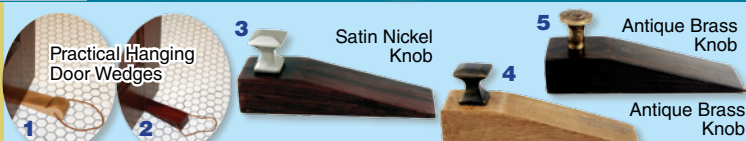

FINISH CODES

RSF= Our exclusive Tarnish Proof finish that lasts longer than any other on the market. Keeps your brass shiny and tarnish free for years. Our process is environmentally safe.	WI	Wrought Iron
	BI	Black
	SC	Satin Chrome
	SN	Satin Nickel
	BSS	Brushed Stainless Steel
	Chr	Chrome
	SS	Stainless Steel
	VG	Verdegris Green
IOB Oil Bronze	AB	Antique Brass
BN Black Nickel	Gold PVD	Physical Vapor Deposition
P Polished Brass	ABR	Antique Matte Brass
P/L Polished and Lacquered Brass	ACO	Antique Matte Copper
PW Antique Pewter