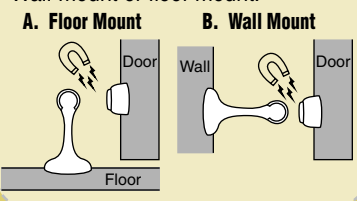

<b>\$44 ea.</b>			
Gold Finish	AB	CHR	
17483	17487	17488	
SC	BL		
17486	17485		

**Magnet holds door open! No more slamming doors.**  
 Concealed screws, easy installation. Wall-mount or floor-mount.

**Floor Mount bumpers with hidden anchor screw!**