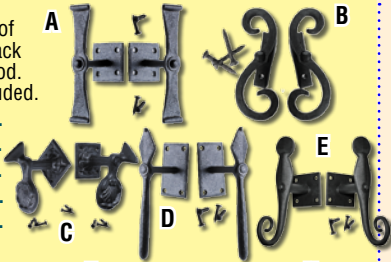

Tread Even More Safely On Stairs & Keep A Tight Seal On Windows

A-F. Swivel hinge, rods are easily removed. Set includes: 3' rod (1/2" dia.), screws & your choice of finials or plain brackets.

NEW Carpet Rods @ rensum.com

Swivel Hinge Easily remove rods For cleaning runners

Corner Guards

- A. Plain 4 1/4" along the wall. Br. P/L **10622 $26**
- B. Plain 36"h, Chr. **10183 $41**
- C. Light hardwood, 39 1/2"h, 90 degree notch **92714 $30**
- D. Dark w/slight red tones, hardwood, 39 1/2"h, 90 degree notch **92713 $30**

Swivel hinge bracket.	RSF Brass Tubing 36" by 1/2" dia.												
	Smooth Tubing				Reeded Tubing				Spiral Tubing				
Up to 1/2" pile	Fin.	#	$ EA	#	$Set 13	#	$ EA	#	$Set 13	#	$ EA	#	$Set 13
A Ball	RSF	17408	56	17785	489	17443	70	17793	609	17439	66	17789	559
B Tower	RSF	17436	65	17786	489	17447	70	17794	609	17440	66	17790	559
C Scepter	RSF	17437	65	17787	559	17448	79	17795	699	17441	75	17791	679
D Pineapple	RSF	17438	65	17788	559	17449	79	17796	699	17442	75	17792	679
Swivel hinge bracket.	Smooth Tubing				Etched Tubing				Spiral Tubing				
Up to 1/2" pile	Fin.	#	$ EA	#	$Set 13	#	$ EA	#	$Set 13	#	$ EA	#	$Set 13
E No Finial 1/2" pile	P/L	96052	32	12005	311					19243	38		
F Ball 5/8" pile	P/L	96051	35	12003	359	98541	38					12004	455
Plain Bracket up to 1/4" pile													
G Ball	P/L	17107	29	17111	299	17108	29	17139	299				
H Steeple	P/L	17103	29	17109	299	17105	29	17112	299				
I Coin	P/L	17104	29	17110	299	17106	29	17138	299				
J No finial	P/L	96061	23	12008	239	98540	23	12010	239				
K No finial	RSF BL	96062	30	31313	219								

Parts sold separately at www.rensum.com

Window Latches

	h	w	Finish	Item	$
A	2 3/8"	1 1/2"	WI RSF	15840	
B	2 3/8"	1 7/8"	WI RSF	15841	14
C	2 3/16"	1 1/8"	WI RSF	15842	
D	2	2 1/2"	RSF Br.	70009	26
E	5	1 1/2"	P/L	10702	15
F	2 1/2"	1 7/8"	P/L	10694	15
			P/L	10701	10
G	2 5/8"	2 3/16"	Chr	15437	15
			AB	15439	
			Chr	15440	15
H	2 1 1/16"	2 3/16"	AB	15442	15
I	2 1/2"	1 1/8"	P/L	10696	15
J	2 3/16"	2 3/16"	Chr	15434	17
			SC	15435	
K	2 3/8"	3"	WI RSF	15771	15