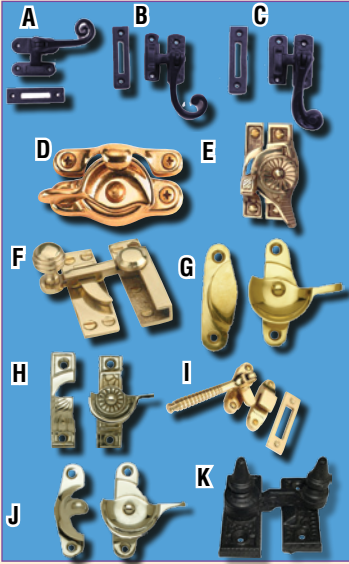

Window Latches

	h	w	Finish	Item	$
A	2 3/8"	1 1/2"	WI RSF	15840	
B	2 3/8"	1 7/8"	WI RSF	15841	14
C	2 3/16"	1 1/8"	WI RSF	15842	
D	2	2 1/2"	RSF Br.	70009	26
E	5	1 1/2"	P/L	10702	15
F	2 1/2"	1 7/8"	P/L	10694	15
			P/L	10701	10
G	2 5/8"	2 3/16"	Chr	15437	15
			AB	15439	
			Chr	15440	15
H	2 1 1/16"	2 3/16"	AB	15442	15
I	2 1/2"	1 1/8"	P/L	10696	15
J	2 3/16"	2 3/16"	Chr	15434	17
			SC	15435	
K	2 3/8"	3"	WI RSF	15771	15

Wrought Iron weatherproof shutter dogs with RSF Black finish Post mounts to wood. 8 heavy-duty screws included.

- A.25989 Propeller **$20 pr.**
- B.25990 Scroll **$28 pr.**
- C.25991 Seashell **$24 pr.**
- D.25994 Spoon **$28 pr.**
- E.25921 Rat Tail **$22 pr.**