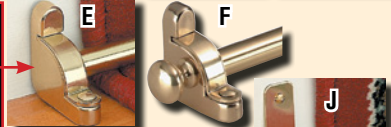

**Tread Even More Safely On Stairs & Keep A Tight Seal On Windows**

A-F. Swivel hinge, rods are easily removed. Set includes: 3' rod (1/2" dia.), screws & your choice of finials or plain brackets.

**NEW Carpet Rods @ [rensum.com](http://rensum.com)**

Swivel Hinge Easily remove rods For cleaning runners

**Corner Guards**

- A. Plain 4 1/4" along the wall. Br. P/L **10622 \$26**
- B. Plain 36"h, Chr. **10183 \$41**
- C. Light hardwood, 39 1/2"h, 90 degree notch **92714 \$30**
- D. Dark w/slight red tones, hardwood, 39 1/2"h, 90 degree notch **92713 \$30**

B-D 90 degree notch

Swivel hinge bracket.	RSF Brass Tubing 36" by 1/2" dia.												
	Smooth Tubing				Reeded Tubing				Spiral Tubing				
Up to 1/2" pile	Fin.	#	\$ EA	#	\$Set 13	#	\$ EA	#	\$Set 13	#	\$ EA	#	\$Set 13
A Ball	RSF	17408	56	17785	489	17443	70	17793	609	17439	66	17789	559
B Tower	RSF	17436	65	17786	489	17447	70	17794	609	17440	66	17790	559
C Scepter	RSF	17437	65	17787	559	17448	79	17795	699	17441	75	17791	679
D Pineapple	RSF	17438	65	17788	559	17449	79	17796	699	17442	75	17792	679
Swivel hinge bracket.	Smooth Tubing				Etched Tubing				Spiral Tubing				
Up to 1/2" pile	Fin.	#	\$ EA	#	\$Set 13	#	\$ EA	#	\$Set 13	#	\$ EA	#	\$Set 13
E No Finial 1/2" pile	P/L	96052	32	12005	311					19243	38		
F Ball 5/8" pile	P/L	96051	35	12003	359	98541	38					12004	455
Plain Bracket up to 1/4" pile													
G Ball	P/L	17107	29	17111	299	17108	29	17139	299				
H Steeple	P/L	17103	29	17109	299	17105	29	17112	299				
I Coin	P/L	17104	29	17110	299	17106	29	17138	299				
J No finial	P/L	96061	23	12008	239	98540	23	12010	239				
K No finial	RSF BL	96062	30	31313	219								