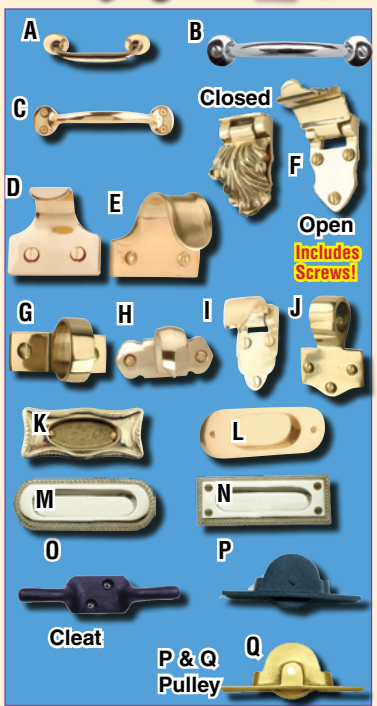

Swivel Hinge Easily remove rods For cleaning runners

**Corner Guards**

- A. Plain 4 1/4" along the wall. Br. P/L **10622 \$26**
- B. Plain 36"h, Chr. **10183 \$41**
- C. Light hardwood, 39 1/2"h, 90 degree notch **92714 \$30**
- D. Dark w/slight red tones, hardwood, 39 1/2"h, 90 degree notch **92713 \$30**

Mounts to masonry. Masonry pin on back.

- F.25992 Scroll **\$20 pr.**
- G.25993 Rat Tail **\$18 pr.**
- H.26041 Grape Vine **\$28 pr.**

Mounts to masonry or wood. 2 heavy-duty lag bolts included.

- I.16146 Rounded **\$23 pr.**
- J.16966 Spear **\$23 pr.**

Aluminum or Steel weatherproof shutter dogs with RSF Black finish. Mounts to masonry or wood. 2 heavy-duty lag bolts included.

- K.21039 Scroll-Steel **\$22 pr.**
- 99004 Scroll-Aluminum **\$22 pr.**
- L.21078 Propeller-Steel **\$22 pr.**

**Shutter Hardware Adds Elegance & Character To Windows**

Item	Dimension-In.	\$
21204	3 1/8 w x 2 1/2 h	47
21205	4 1/2 w x 2 3/4 h	59
21206	5 1/2 w x 3 1/8 h	65

**Lull & Porter Shutter Hinge.**

Cast iron mortised shutter hinge can't be lifted off by the wind. Set incl. two pairs of hinges and two fasteners.