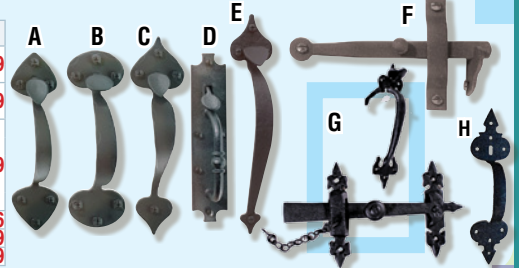

Wrought Iron Gives Your Home That Old World Charm

www.rensup.com

Hardware that comes with LATCH items below

Door Latches & Pulls

FREE SHIPPING
on most web
orders over \$125

Includes interior hardware.

Latches

Latches 2 1/2" proj, come with hardware shown below (A).
WI= Wrought Iron, RSF. Br.
P/L= Brass Polished and lacquered

Item	Desc.	Dim = in.	\$
25003		7 1/2 x 2 1/2	59
A 15823	Heart	8 x 6 3/4	49
15822		8 x 5 3/4	
15714	WI	9 1/2 x 3	
B 25002	Bean	6 3/4 x 2 1/4	59
C 25001	Pitcher	8 3/4 x 2 3/4	
D 24100	Norfolk	8 x 1 5/8	
E 10749	Suffolk	PL Br. 8 1/2 x 1 1/4	
F 19763	Spear	WI 8 1/2 x 2 1/2	
F 21063	Colonial	RSF Bk 6 3/4 x 2 1/4	16
G 15821	Fl. de Lis	WI 9 1/2 x 7 1/2	59
H 15712		12 x 2	49

Pintle & Strap

Item	Description	Dim = in	\$ pr.
21018	Bean	14	49
21019	Heart	18	59
21024	Heart	14	49
21025	Heart	18	59
21021	Spear	14	49
21022	Spear	18	59
21012	Bean	14	49
21013	Bean	18	59
21010	Heart	14	49
21011	Heart	18	59
21008	Spear	14	49
21009	Spear	18	59

Item	Dim = in.	\$
3 21038	Butt Hinge Large 4 x 4	64 pr.
4 15783	Fancy Flush 2 x 2	12 ea.
15782	Flush 3 1/2 x 3	16 ea.

Pintle 1/2 in. offset from center of the pin

Item	Dim	\$ ea.
15999	4 X 24	69
16001	4 X 28	79
16002	4 X 34	89
16003	4 X 24	69
16004	4 X 28	79
16005	4 X 34	89
16006	4 X 24	69
16007	4 X 28	79
16008	4 X 34	89