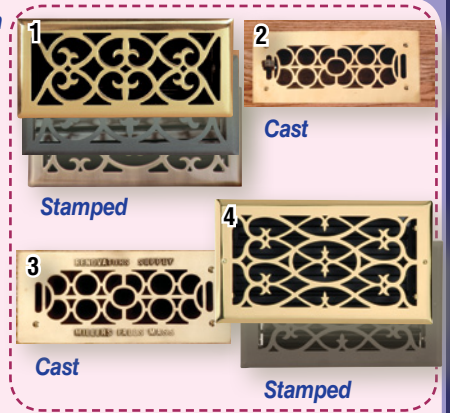

### Rensup EXCLUSIVE Design & Precision Locking Mechanism (A to E)

- **Rustproof Cast Aluminum Registers** with a baked-on black powder coating for a luxurious matte finish
- Registers incl. louver assembly that controls airflow-saving you money
- **Renovator's Supply Logo**
- Slides easily into floor openings
- To mount to walls & ceilings, screw holes are easily drilled on-site for your specific application (mounting hardware not incl.)

Control, Lock & SAVE™ on energy bills with Exclusive Precision Airflow Regulator & Locking Mechanism  
Control every room's airflow (A to E)  
23292 does NOT lock

A

C

B

D

Dimensions (Inches)		Registers	Grilles
Fits opening	Outside	Item	Item
2 1/4 x 10	3 1/2 x 12	23102	54 23104
2 1/4 x 12	3 1/2 x 14	23105	59 23106
2 1/4 x 14	3 1/2 x 16	23107	69 23108
4 x 8	5 1/2 x 10	23028	69 23036
4 x 10	5 1/2 x 12	23003	74 23016
4 x 12	5 1/2 x 14	23045	79 23059
4 x 14	5 1/2 x 16	23107	84 23078
6 x 6	8 x 8	23079	84 23110
6 x 10	8 x 12	23111	89 23112
6 x 12	8 x 14	23113	119 23115
6 x 14	8 x 16	23116	139 23117
8 x 8	10 x 10	23137	119 23138
8 1/4 x 10 5/16	9 1/2 x 11 3/8	23293	114 23302
8 x 12	10 x 14	23139	154 23140
8 x 14	10 x 16	23141	189 23142
10 x 12	14 x 14	23079	189 23082
12 x 12	14 x 14	23083	189 23086
12 x 14	14 x 16	23099	179 23100
E 8 3/8" Round	9 3/4" Round	23292	74 23100

E

\* does NOT lock

Dimensions		Registers			Grilles		
Fits Opening	Outside	Bright Brass P/L	\$	Black Steel	\$	Bright Brass P/L	\$
2 1/4 x 12	3 1/2 x 13 3/8	19255	129	19258	64	19146	129
3 3/4 x 9 7/8	5 1/4 x 11 1/4	19257	149	19260	74	19147	139
3 3/4 x 12	5 1/4 x 13 1/4	19254	159	19261	79	19253	149
3 3/4 x 13 7/8	5 1/4 x 15 1/8	18567	129				
3 x 9 1/2	4 3/4 x 10 7/8	23305	129			23306	69
3 x 9 1/2	4 3/4 x 11	10062	199	10616	114		
3 3/4 x 10	7 1/2 x 11 3/4	10063	209	10617	119		
4 5/8 x 11 3/4	7 1/2 x 13 3/4	10064	219	10618	123		
5 3/4 x 13 3/4	7 3/8 x 15 3/4						