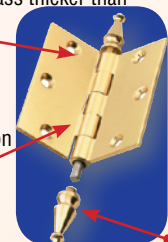

All Items listed with RSF are Exclusive! Solid Brass Screws included with every hinge! Also available separately. Finials. Distinctive styles made with the same care and quality we put in our hinges

Need a Right (C & E) or Left (B) Lift-off inge?

- Position yourself so the door opens toward you
- The side on which the door knob is located is the type of lift-off hinge needed
- If the knob is on the right, a right lift-off hinge is needed
- If the knob is on the left, a left lift-off hinge is needed

Screws included.	A	A	C	A	B	C	D	E		
Size, $	2" x 2", $19		2" x 2 1/2", $22		3 x 3", $25					
Steeple	14478	14487	15040	14496	14821	15049	14604	15167		
Ball	14479	14488	15041	14497	14822	15050	14605	15168		
Button	14480	14489	15042	14498	14823	15051	14606	15169		
Décor	14482	14491	15044	14500	14825	15053	14608	15171		
Coin	14483	14492	15045	14501	14826	15054	14609	15172		
Temple	14486	14495	15048	14504	14829	15057	14612	15175		
Screws included.	A	B	C	A	B	C	E	B	D	E
Size, $	3 1/2" x 3 1/2", $32			4" x 4", $36			5 x 5", $45			
Steeple	14505	14830	15058	14514	14839	15067	15185	14848	14632	15194
Ball	14506	14831	15059	14515	14840	15068	15186	14849	14633	15195
Button	14507	14832	15060	14516	14841	15069	15187	14850	14634	15196
Décor	14509	14834	15062	14518	14843	15071	15189	14852	14636	15198
Coin	14510	14835	15063	14519	14844	15072	15190	14853	14637	15199
Temple	14513	14838	15066	14522	14847	15075	15193	14856	14640	15202