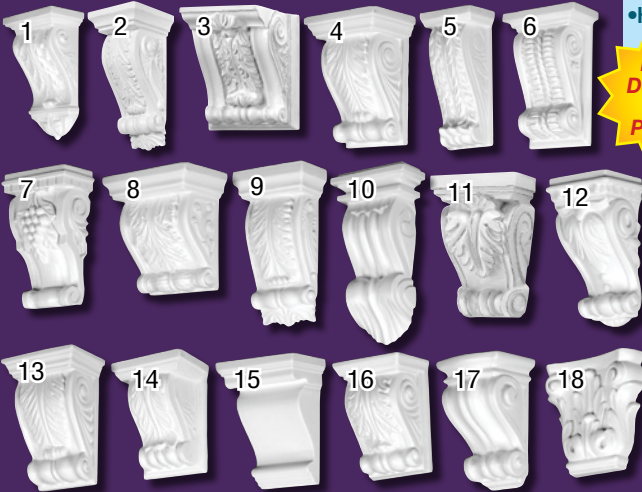

Corbels & Pilasters

More Durable than Plaster!

Item	H	W	Proj	$	Item	H	W	Proj	$
1 12383	12 3/8"	7 3/4"	4 5/16"	32	10 12387	7"	3 3/4"	1 1/2"	21
2 20807	12"	5 3/4"	5 1/2"	44	11 10522	6 3/4"	4 1/2"	2 3/4"	28
3 10521	10 7/8"	9 3/8"	7 3/4"	89	12 12395	6 5/8"	3 1/2"	3"	28
4 12381	10 3/4"	7 3/8"	5 1/4"	34	13 12389	6 1/4"	4 1/8"	3 1/16"	16
5 12386	9 3/4"	4 3/4"	3 1/8"	27	14 12385	6 1/4"	5"	3 1/2"	29
6 12391	8 1/4"	5 3/8"	2 7/8"	48	15 12392	6 1/8"	3 1/2"	2 3/16"	28
7 12390	8 1/8"	5 1/4"	2 7/8"	89	16 12384	6"	4 1/4"	3"	19
8 12382	7 7/8"	7 5/8"	4 3/8"	25	17 12394	5 1/4"	3 1/8"	2 7/8"	22
9 12388	7 1/4"	3 7/8"	2"	28	18 12393	4 1/4"	4"	1 1/8"	23

From Drab To Fabulous!

Pediment Inserts

Choose from one of our beautiful inserts for pediment # 18870 (below).