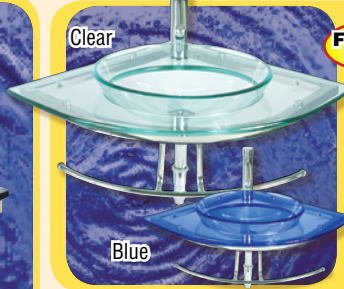

Space-Saving & Functional Corner Glass Sinks

Unless noted, sinks include faucets, pop-up drain, p-trap towel bar, pedestal or wall support.

Clear

Blue

17682

NEW!

Mini Round Glass Sinks

25" w x 16 3/4" along wall.
Vessel 11 3/8" dia. x 4 1/2" d
10889 Clear \$469 SALE \$399
10890 Blue \$499 SALE \$429

Mini Square Glass Sinks

Vessel 11" sq. x 4 3/4" d
17682 Clear \$489

Clear Gold PVD

Blue

Lotus

31 19/16" w x 22 1/2" along wall.
Vessel 15" dia. x 5" d
10829 Blue \$529
13323 Clear Gold PVD \$529

Clear

Blue

Faucet incl.

SALE

Europa
33 3/4" w x 23 1/4" along wall.
Vessel 17" dia. x 6" d
10900 Clear \$549
SALE \$429
10901 Blue \$529
SALE \$429

Clear

Blue

Zephyr

Accepts single hole faucet, not incl. see p. 12 & 45 Counter: 16 1/4" from corner; 18 1/4" proj.
Bowl 11 3/4" dia. x 4" d **\$299**
12840 Clear 12841 Green 12842 Blue

Blue

Green

Zinfandel

Smoke

Faucet incl.

Vienna

33 1/2" w x 23 5/8" along wall.
Vessel 16 1/2" dia. x 5" d.
3 types of faucets to choose from!

13112 13109