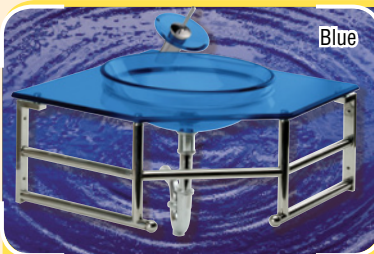

Space-Saving & Functional Corner Glass Sinks

Unless noted, sinks include faucets, pop-up drain, p-trap towel bar, pedestal or wall support.

Clear

Blue

17682

NEW!

Mini Round Glass Sinks

25" w x 16 3/4" along wall.
Vessel 11 3/8" dia. x 4 1/2" d
10889 Clear \$469 SALE \$399
10890 Blue \$499 SALE \$429

Mini Square Glass Sinks

Vessel 11" sq. x 4 3/4" d
17682 Clear \$489

Clear Gold PVD

Blue

Lotus

31 19/16" w x 22 1/2" along wall.
Vessel 15" dia. x 5" d
10829 Blue \$529
13323 Clear Gold PVD \$529

Clear

Blue

Faucet incl.

SALE

Europa
33 3/4" w x 23 1/4" along wall.
Vessel 17" dia. x 6" d
10900 Clear \$549
SALE \$429
10901 Blue \$529
SALE \$429

Clear

Blue

Zephyr

Accepts single hole faucet, not incl. see p. 12 & 45 Counter: 16 1/4" from corner; 18 1/4" proj.
Bowl 11 3/4" dia. x 4" d **\$299**
12840 Clear 12841 Green 12842 Blue

Blue

Green

Zinfandel

Smoke

Faucet incl.

Vienna

33 1/2" w x 23 5/8" along wall.
Vessel 16 1/2" dia. x 5" d.
3 types of faucets to choose from!

13112 13109