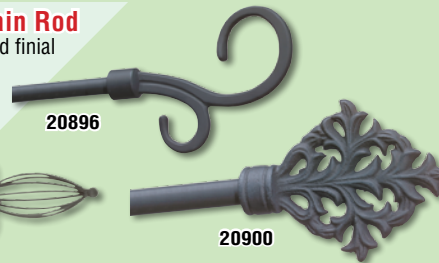

64482

64739

139018

190515

140616

199815

Wrought Iron Curtain Rod

Includes brackets, rod and finial

Adjustable 28" to 48".

20900 Celtic Leaf **\$29**

20896 Scroll **\$29**

63713 Bird cage **\$129**

20896

63713

20900

Tiebacks