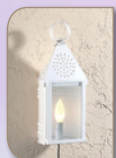

### Wrought Iron Mission Pillar Candle Holders

Candle sold separately

9 1/2"H 67160 \$29

11 1/2"H 67161 \$34

### Pierced Tin Wall Lamps

Candlelight Glow  
14 1/8"H x 5 3/4"W. Includes 6 ft. black cord, roller switch & plug.

99884 RSF White \$72

99885 RSF Black \$72

99886 Natural Tin \$72

99884

99885

99886