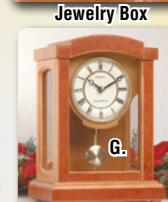

Burgundy Crackle

Dark Blue Crackle

Noble House Establishment

Birdhouse

Jewelry Box

Pen dulum

Antique Blue/Green

Walnut finish